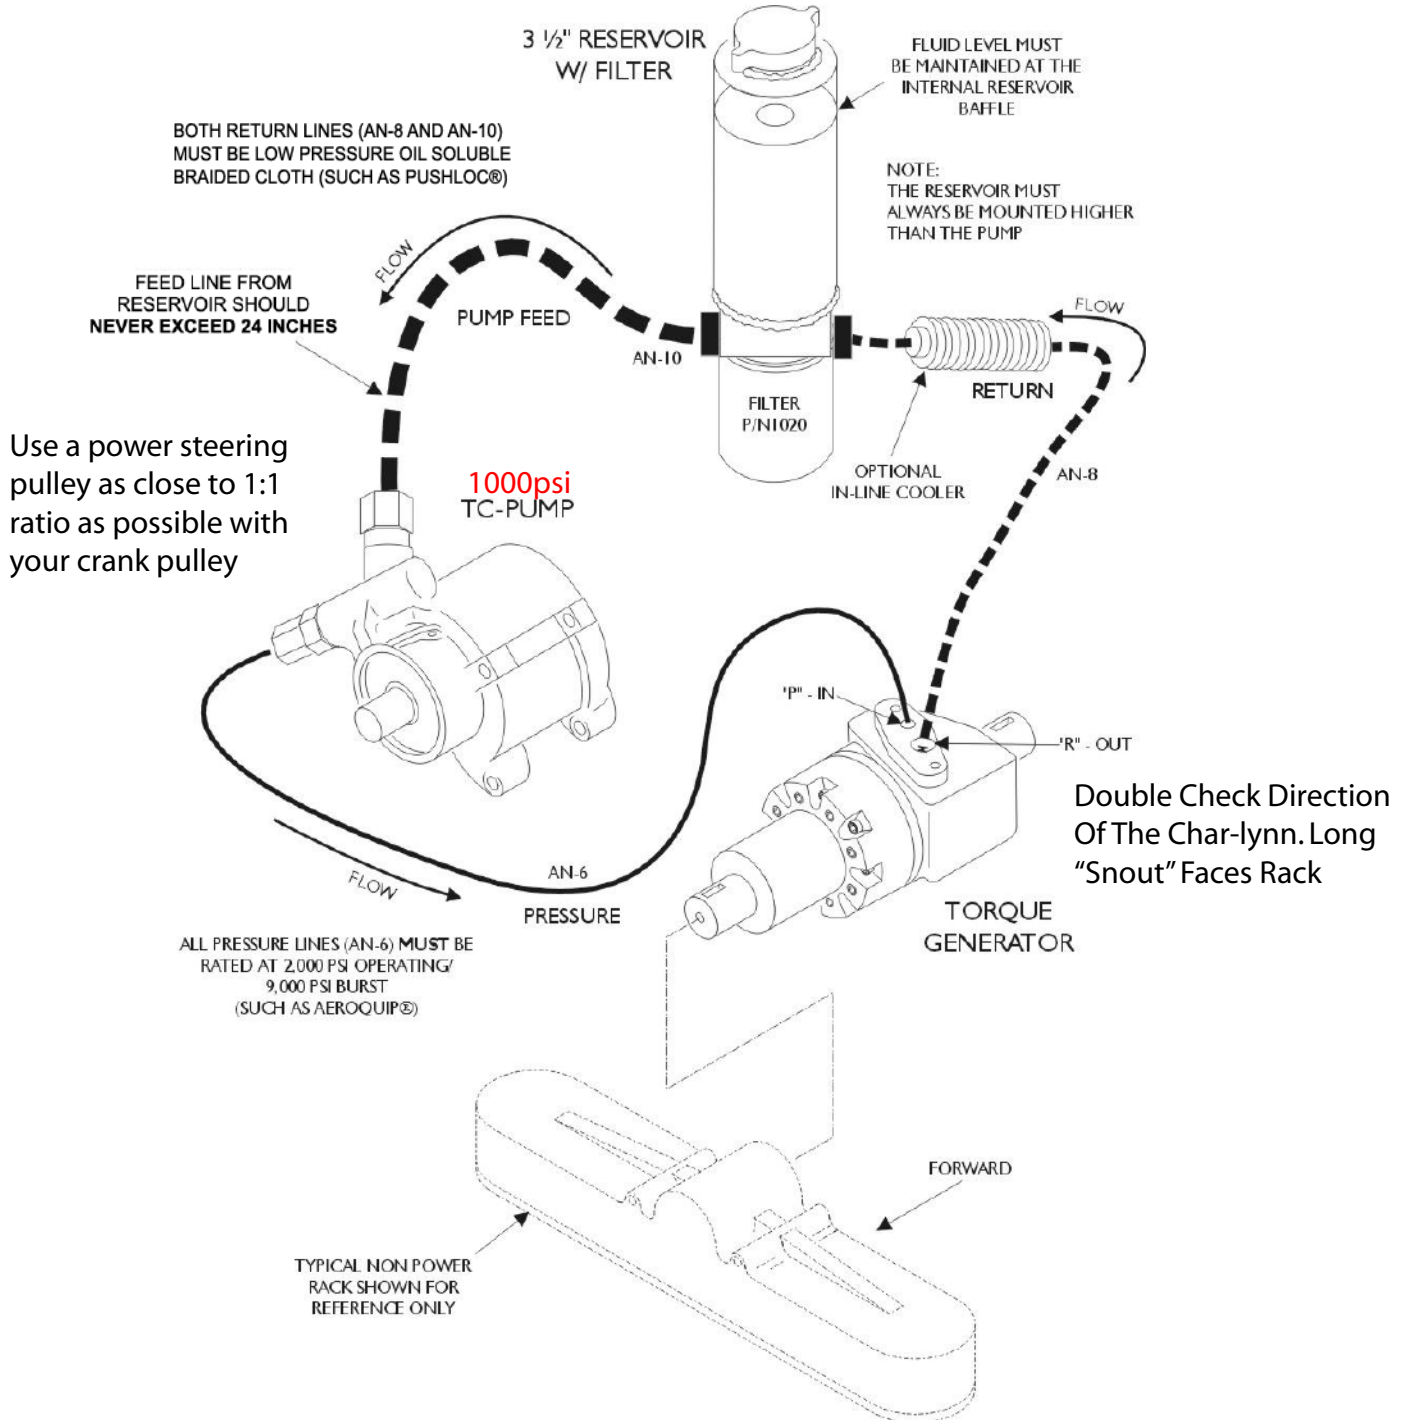

Char-lynn Torque Generator

Char-lynn's are sold as is. Kartek Off-Road does NOT and Eaton does NOT offer any warranty for this Char-Lynn Torque Generator

Hose Installation Diagram (Courtesy of Howe Performance)

POWER STEERING FLUID Swepeco Part Number SWE-715

CAUTION:

DO NOT USE ATF (AUTOMATIC TRANSMISSION FLUID)

NOTE: Hose lengths will vary with each installation, custom hoses must be fabricated.

IF YOU HAVE ANY QUESTIONS ABOUT THE INSTALL CALL US AT 951.737.7223